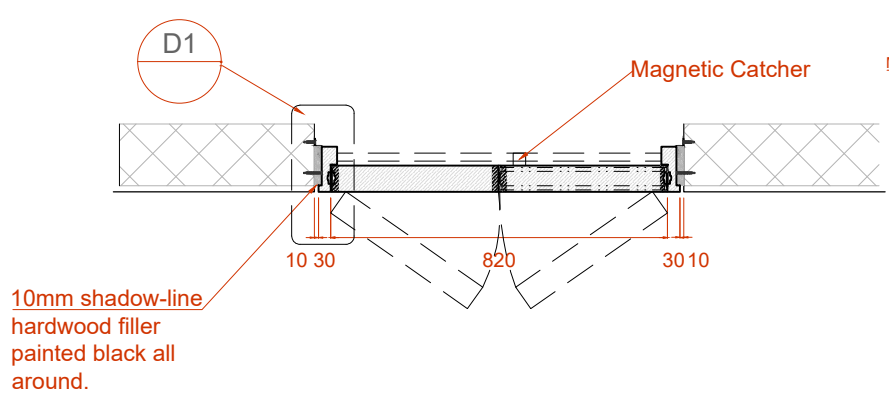

Approved with comments  
 Quantity and to be verified by joiner  
 Size to be verified on site

Allen Key

Allen Key

Magnetic Catch

Flush bolt

<b>D1c</b>	Duct door	
panel Size	820mm W x 2020mm H x 65+ mm thk	
Finish	Painted: PNT-302	
Door leaf type	Double door, Single swing	
Ironmongery & Accessories	Magnetic Catch	S/Steel or Chrome
	Hinges Type 3 : Concealed SOSS hinges	S/Steel or Chrome
	Flush bolt 200mm top and bottom (not visible)	S/Steel or Chrome
	Allen Key <b>Subject to approval</b>	S/Steel or Chrome
	Rubber seal	
Location	Accommodation Passage	
Total QTY	3	
Fire Rating	60 Mins.	
Acoustic	NA	
Remarks		