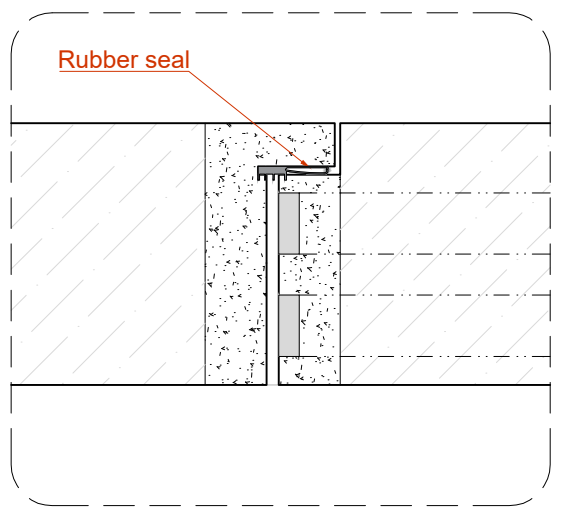

Approved with comments  
 Quantity and to be verified by joiner  
 Size to be verified on site

Allen Key

Allen Key

Magnetic Catch

Flush bolt

<b>D1c</b>	Duct door	
panel Size	820mm W x 2020mm H x 65+ mm thk	
Finish	Painted: PNT-302	
Door leaf type	Double door, Single swing	
Ironmongery & Accessories	Magnetic Catch	S/Steel or Chrome
	Hinges Type 3 : Concealed SOSS hinges	S/Steel or Chrome
	Flush bolt 200mm top and bottom (not visible)	S/Steel or Chrome
	Allen Key <b>Subject to approval</b>	S/Steel or Chrome
	Rubber seal	
Location	Accommodation Passage	
Total QTY	3	
Fire Rating	60 Mins.	
Acoustic	NA	
Remarks		