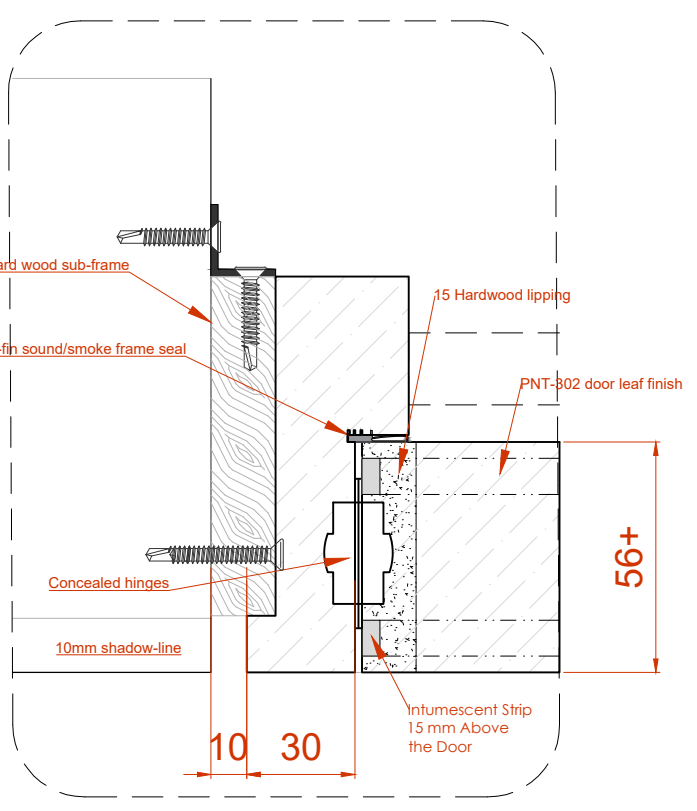

Approved with comments  
 Quantity and to be verified by joiner  
 Size to be verified on site

Allen Key

Allen Key

Magnetic Catch

Flush bolt

<b>D1c</b>	Duct door	
panel Size	820mm W x 2020mm H x 65+ mm thk	
Finish	Painted: PNT-302	
Door leaf type	Double door, Single swing	
Ironmongery & Accessories	Magnetic Catch	S/Steel or Chrome
	Hinges Type 3 : Concealed SOSS hinges	S/Steel or Chrome
	Flush bolt 200mm top and bottom (not visible)	S/Steel or Chrome
	Allen Key <b>Subject to approval</b>	S/Steel or Chrome
	Rubber seal	
Location	Accommodation Passage	
Total QTY	3	
Fire Rating	60 Mins.	
Acoustic	NA	
Remarks		