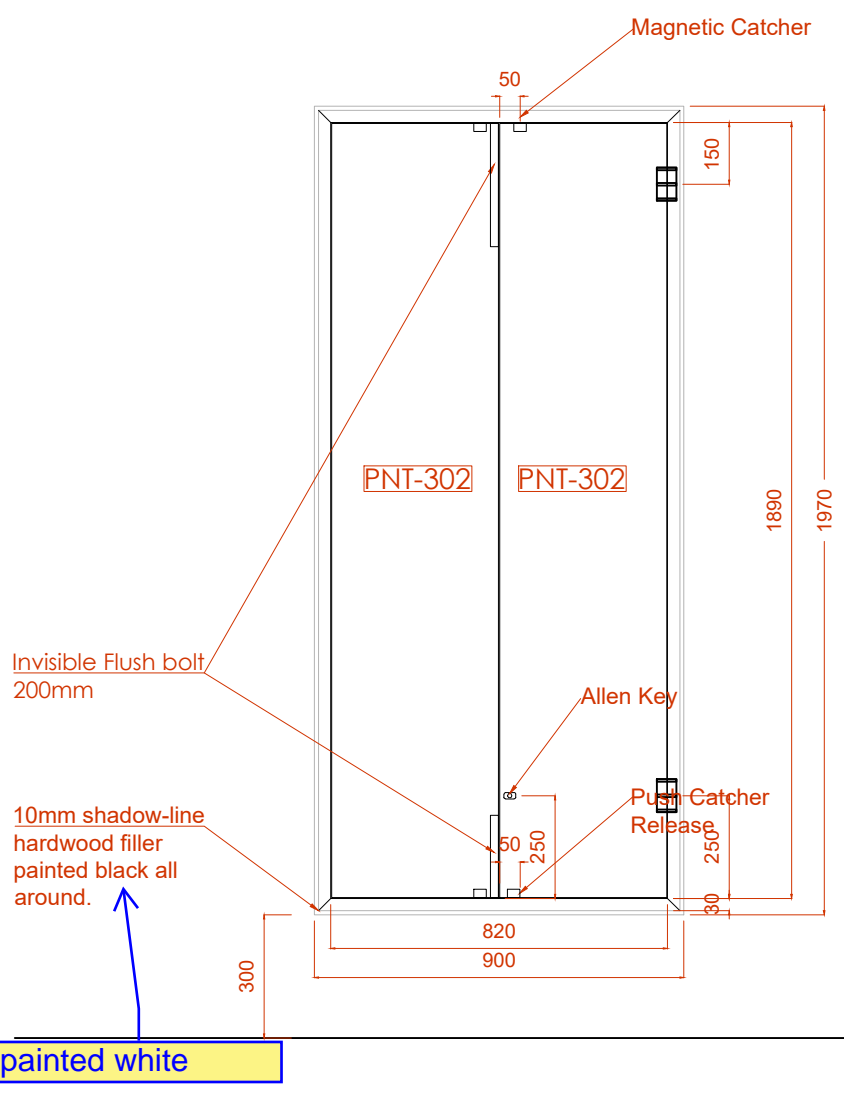

Approved with comments  
 Quantity and to be verified by joiner  
 Size to be verified on site

Allen Key

Allen Key

Magnetic Catch

Flush bolt

<b>D1c</b>	Duct door	
panel Size	820mm W x 2020mm H x 65+ mm thk	
Finish	Painted: PNT-302	
Door leaf type	Double door, Single swing	
Ironmongery & Accessories	Magnetic Catch	S/Steel or Chrome
	Hinges Type 3 : Concealed SOSS hinges	S/Steel or Chrome
	Flush bolt 200mm top and bottom (not visible)	S/Steel or Chrome
	Allen Key <b>Subject to approval</b>	S/Steel or Chrome
	Rubber seal	
Location	Accommodation Passage	
Total QTY	3	
Fire Rating	60 Mins.	
Acoustic	NA	
Remarks		